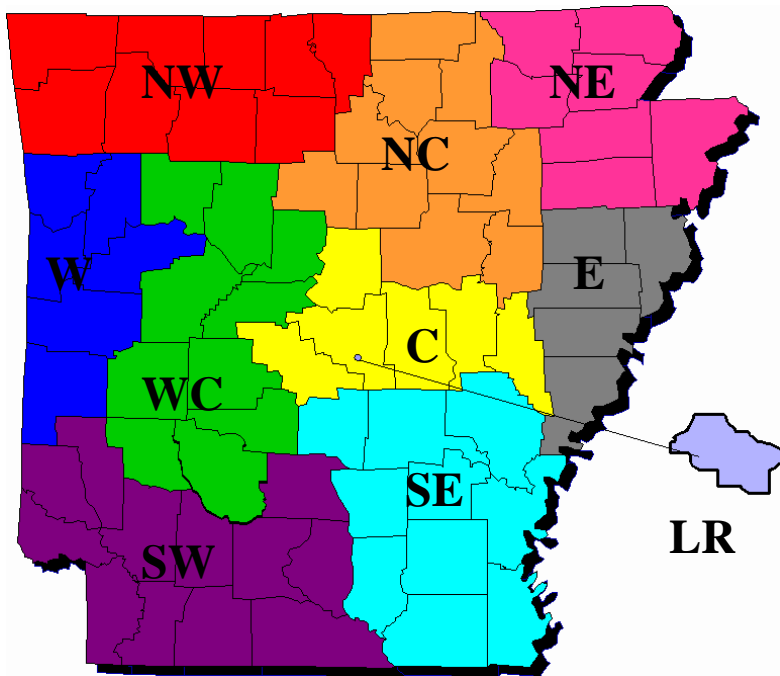

## Local Workforce Development Areas

### **Northwest Arkansas Workforce Development Area**

Baxter, Benton, Boone, Carroll, Madison, Marion, Newton, Searcy, and Washington Counties

### **North Central Arkansas Workforce Development Area**

Cleburne, Fulton, Independence, Izard, Jackson, Sharp, Stone, Van Buren, White, and Woodruff Counties

### **Southwest Arkansas Workforce Development Area**

Calhoun, Columbia, Dallas, Hempstead, Howard, Lafayette, Little River, Miller, Nevada, Ouachita, Sevier, and Union Counties