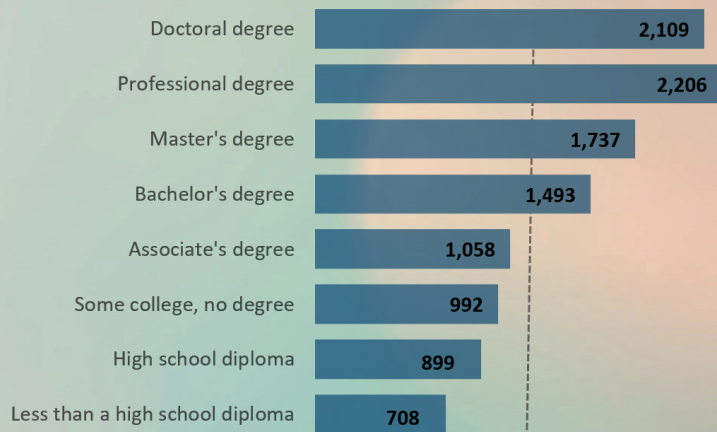

STAY IN STUDIES

Earnings and unemployment rates by educational attainment, 2023

Median weekly earnings (\$)

Unemployment Rate (%)

Total: 3.0%

Note: Data are for persons age 25 and over. Earnings are for full-time wage and salary workers. Source: U.S. Bureau of Labor Statistics, Current Population Survey.