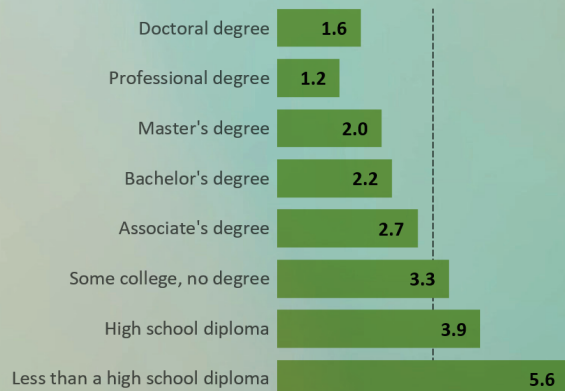

STAY IN STUDIES

Earnings and unemployment rates by educational attainment, 2023

Median weekly earnings (\$)

Unemployment Rate (%)

Total: 3.0%

Note: Data are for persons age 25 and over. Earnings are for full-time wage and salary workers. Source: U.S. Bureau of Labor Statistics, Current Population Survey.